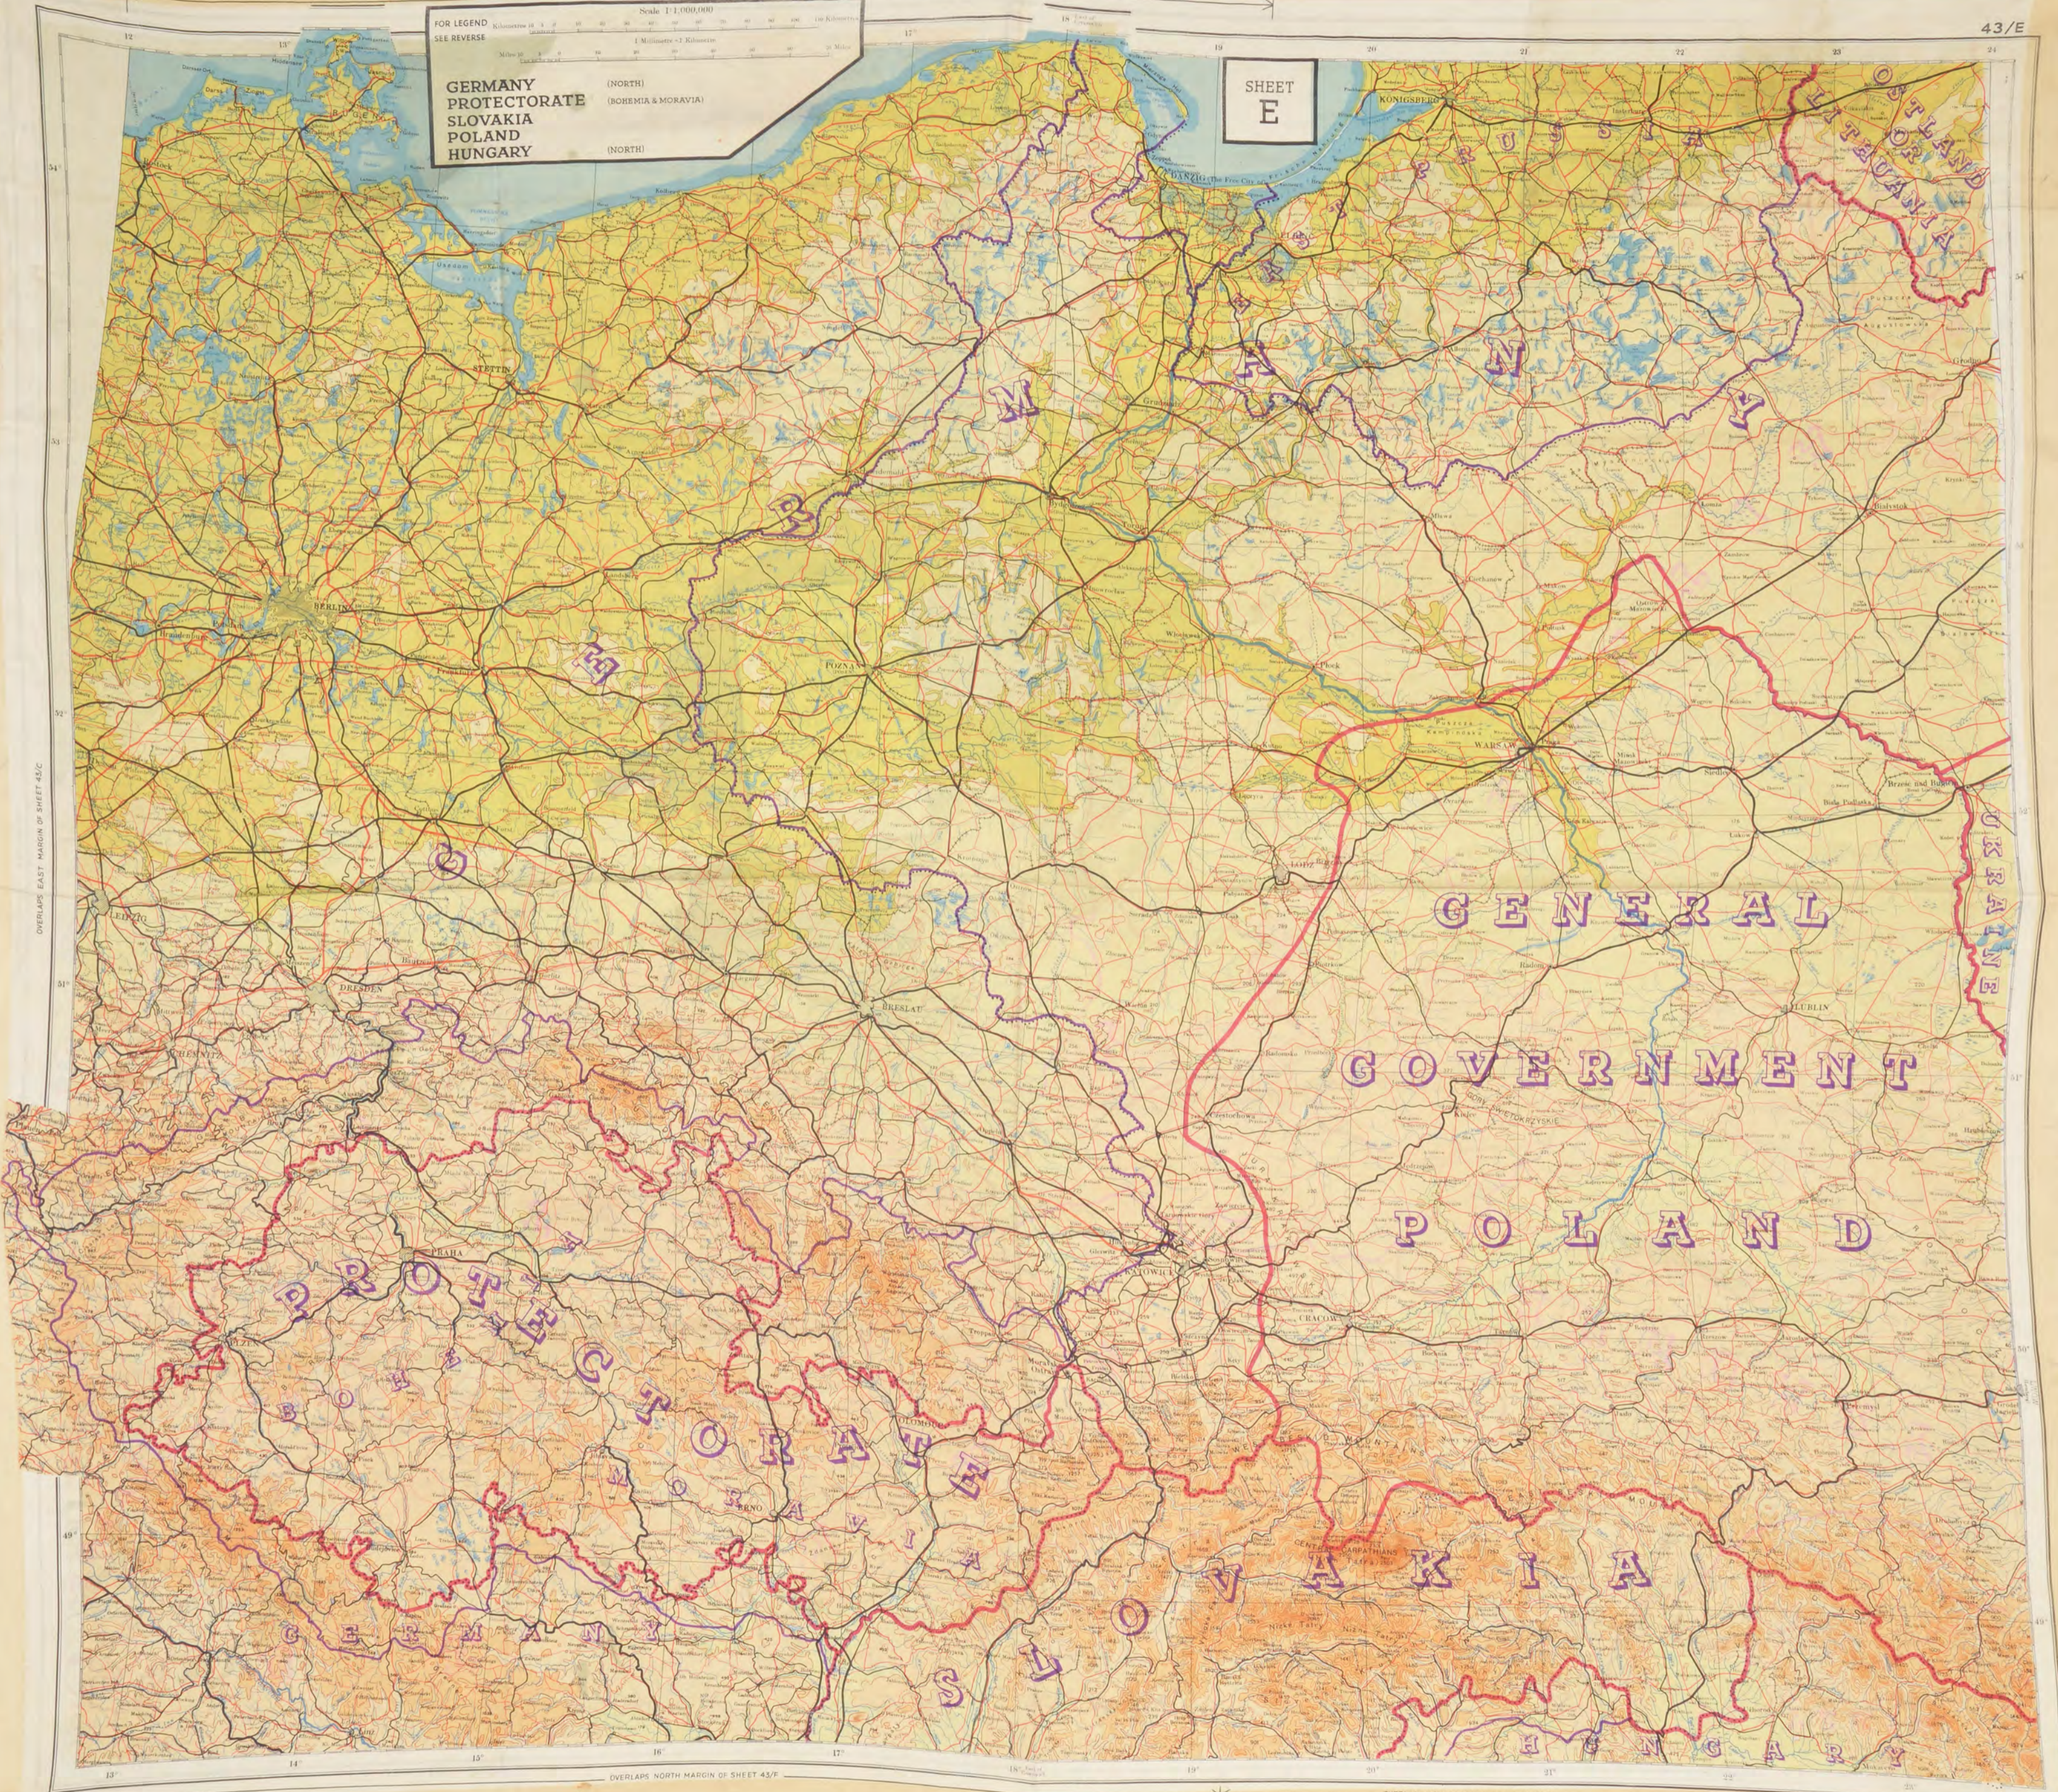

OVERLAPS SOUTH MARGIN OF SHEET FG 5/E

FOR LEGEND SEE REVERSE

Scale 1:1,000,000

Kilometres 0 10 20 30 40 50 60 70 80 90 100

Miles 0 10 20 30 40 50 60 70 80 90 100

1 Millimetre = 1 Kilometre

GERMANY (NORTH)

PROTECTORATE (BOHEMIA & MORAVIA)

SLOVAKIA (NORTH)

POLAND

HUNGARY (NORTH)

SHEET E

OVERLAPS EAST MARGIN OF SHEET 43/C

OVERLAPS NORTH MARGIN OF SHEET 43/F

OVERLAPS NORTH MARGIN OF SHEET 43/G